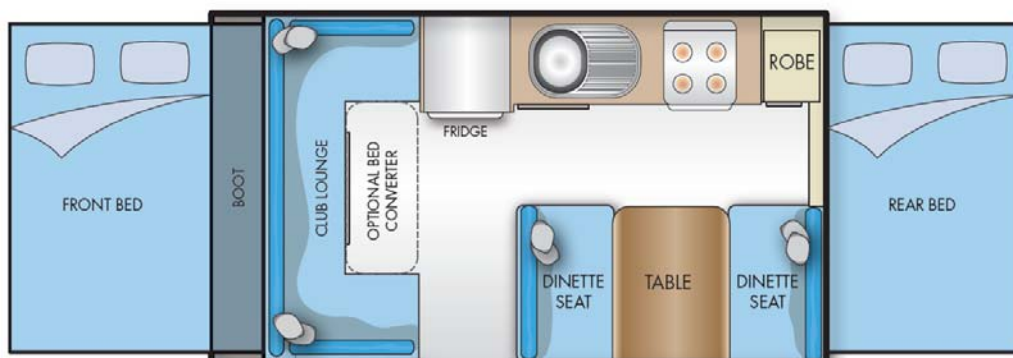

AU

Eagle Camper Trailer

No Boundaries

Affordable and Spacious

- Family friendly layout
- Sleeps up to 6 people comfortably
- foldout beds give loads of internal space
- Large queen front bed
- Easy set up
- Available for 3 day hires

Eagle Camper Trailer

Vehicle Specifications:

Booking Code	CAMPT
Sleeping Capacity	6
Beds	3
Dimensions	Front: 1920mm x 1520mm Rear: 1920 x 1200mm Lounge Bed: 1920mm x 968mm
Air-Conditioning/Heating	No
Fridge/Freezer	110litre - 3 way Fridge (with small Freezer)
Microwave	No
Gas Stove	Yes - 4 burner gas, grill
Sink	Yes
Hot/Cold Pressurised Mains Water	Cold only
Cooking Utensils	Yes
Crockery & Cutlery	Yes
Shower	No
Toilet	No
Fresh Water Tank (filler hose supplied)	82l
Gas Bottles	1 x 9kg
Tare Weight - Minimum Towing Capacity	1400kg
Minimum Tow Ball Capacity	150kg
Power Supply (volts)	12v/240v
DIMENSIONS	
Length	5268mm
Open Length	6073mm
Width	2240mm
Height	1660mm
Interior Height	2070mm
EXTRA FEATURES	
Awning Stereo	