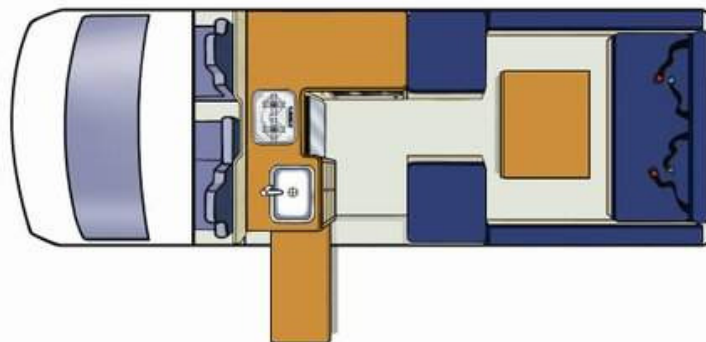

NZ
Voyager

No Boundaries

Vehicle Specifications:

Booking Code	4BBXS
Sleeping Capacity	4 adults
Beds	2 doubles
Bed Dimensions	Double bed: 2.10m x 1.72m (rear dinette) Double bed: 2.00m x 1.37m (top bunk - max. weight 200kgs)
Seatbelts - Drivers Cab/Main Cab	2 / 2
Baby/Booster Seat Fittings	2 x baby or booster seats can be fitted on rear seat facing forward
Air-Conditioning - Driver's Cab/Main Cab	Yes / No
Heating - Driver's Cab/Main Cab	Yes / No ⁺
Fridge/Freezer	12V / 240V - 80 litres
Microwave	Yes - operates when connected to mains power
Gas Stove	Yes - 2 burner
Sink	Yes
Hot/Cold Pressurised Water	Cold water only
Cooking Utensils	Yes
Crockery & Cutlery	Yes
Shower	No
Toilet	No
Fresh Water Tank (filler hose supplied)	42 litres
Waste Water Tank	42 litres
Gas Bottles	1 x 3.3kg
Internal Walk-Through Access	No
Power Supply (volts)	12V battery / 240V mains
Transmission	Automatic
Engine Specifications	3.0L turbo diesel
Fuel Tank Capacity	70 litres
Fuel Consumption (approx. per 100kms)	Average 13 litres*
Recommended Tyre Pressure	45 psi front & rear
Radio/Cassette/CD	Radio / CD Player
Power Steering	Yes
Cruise Control	No
Airbags - Driver / Passenger	Yes / Yes
Anti-lock Braking System (ABS)	No
DIMENSIONS	
Length	5.60m
Width	1.89m
Height	2.80m
Interior Height	2.10m