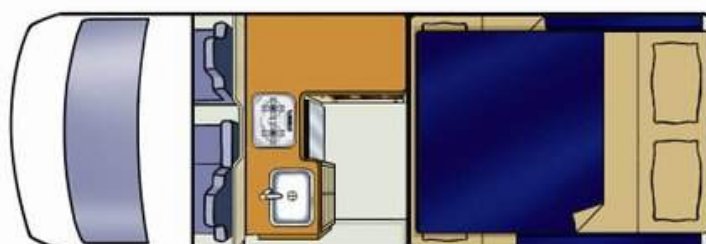

NZ

Voyager

No Boundaries

Great for small families on a budget

- Families on a budget / more space for couples / competitive advantage in the 4 berth category - it's been extremely popular
- Powerful 3.0 litre 2006
- Toyota Hiace Super Long Wheel Base
- Two comfortable double beds
- All feature automatic transmission

NZ
Voyager

No Boundaries

Vehicle Specifications:

Booking Code	4BBXS
Sleeping Capacity	4 adults
Beds	2 doubles
Bed Dimensions	Double bed: 2.10m x 1.72m (rear dinette) Double bed: 2.00m x 1.37m (top bunk - max. weight 200kgs)
Seatbelts - Drivers Cab/Main Cab	2 / 2
Baby/Booster Seat Fittings	2 x baby or booster seats can be fitted on rear seat facing forward
Air-Conditioning - Driver's Cab/Main Cab	Yes / No
Heating - Driver's Cab/Main Cab	Yes / No ⁺
Fridge/Freezer	12V / 240V - 80 litres
Microwave	Yes - operates when connected to mains power
Gas Stove	Yes - 2 burner
Sink	Yes
Hot/Cold Pressurised Water	Cold water only
Cooking Utensils	Yes
Crockery & Cutlery	Yes
Shower	No
Toilet	No
Fresh Water Tank (filler hose supplied)	42 litres
Waste Water Tank	42 litres
Gas Bottles	1 x 3.3kg
Internal Walk-Through Access	No
Power Supply (volts)	12V battery / 240V mains
Transmission	Automatic
Engine Specifications	3.0L turbo diesel
Fuel Tank Capacity	70 litres
Fuel Consumption (approx. per 100kms)	Average 13 litres*
Recommended Tyre Pressure	45 psi front & rear
Radio/Cassette/CD	Radio / CD Player
Power Steering	Yes
Cruise Control	No
Airbags - Driver / Passenger	Yes / Yes
Anti-lock Braking System (ABS)	No
DIMENSIONS	
Length	5.60m
Width	1.89m
Height	2.80m
Interior Height	2.10m