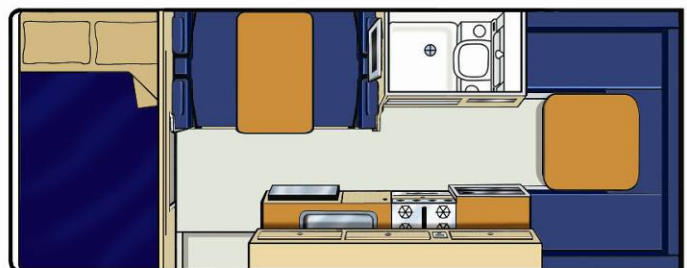

NZ

Frontier

No Boundaries

Britz

The ultimate campervan - sleeps six with all the bits!

- Family vehicle loved by not only families but 3 couples travelling too
- Largest campervan in the Britz range
- Two living areas
- Great for families (kids love the top bed!)

 NZ

Frontier

No Boundaries

Britz

Vehicle Specifications:

Booking Code	6BB
Sleeping Capacity	6 adults
Beds	3 doubles
Bed Dimensions	Double beds: 2.10m x 1.25m (above cabins) 1.92 x 1.30m (behind driver) 2.10m x 1.25m (rear)
Seatbelts - Drivers Cab/Main Cab	2 / 4
Baby/Booster Seat Fittings	2 x child or booster seats can be fitted on rear seat facing forward
Air-Conditioning - Driver's Cab/Main Cab	Yes / No
Heating - Driver's Cab/Main Cab	Yes / 240V
Fridge/Freezer	12V / 240V - 60 litres
Microwave	Yes - operates when connected to mains power
Gas Stove	Yes - 4 burner
Sink	Yes
Hot/Cold Pressurised Water	Yes
Cooking Utensils	Yes
Crockery & Cutlery	Yes
Shower	Yes
Toilet	Yes
Fresh Water Tank (filler hose supplied)	95 litres
Waste Water Tank	95 litres
Gas Bottles	1 x 9kg
Internal Walk-Through Access	Yes
Power Supply (volts)	12V battery / 240V mains
Transmission	5 speed manual
Engine Specifications	2.5L turbo diesel
Fuel Tank Capacity	75 litres
Fuel Consumption (approx. per 100kms)	Average 12 litres*
Recommended Tyre Pressure	65 psi front & rear
Radio/Cassette/CD	Radio / CD Player
Power Steering	Yes
Cruise Control	No
Airbags - Driver / Passenger	Yes / No
Anti-lock Braking System (ABS)	Yes
DIMENSIONS	
Length	6.60m
Width	2.25m
Height	3.20m
Interior Height	2.00m
EXTRA FEATURES	
Television	DVD Player