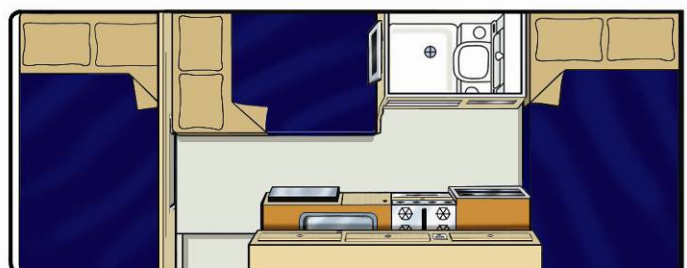

NZ

Frontier

No Boundaries

Britz

The ultimate campervan - sleeps six with all the bits!

- Family vehicle loved by not only families but 3 couples travelling too
- Largest campervan in the Britz range
- Two living areas
- Great for families (kids love the top bed!)

 NZ

Frontier

No Boundaries

Britz

Vehicle Specifications:

Booking Code	6BB
Sleeping Capacity	6 adults
Beds	3 doubles
Bed Dimensions	Double beds: 2.10m x 1.25m (above cabins) 1.92 x 1.30m (behind driver) 2.10m x 1.25m (rear)
Seatbelts - Drivers Cab/Main Cab	2 / 4
Baby/Booster Seat Fittings	2 x child or booster seats can be fitted on rear seat facing forward
Air-Conditioning - Driver's Cab/Main Cab	Yes / No
Heating - Driver's Cab/Main Cab	Yes / 240V
Fridge/Freezer	12V / 240V - 60 litres
Microwave	Yes - operates when connected to mains power
Gas Stove	Yes - 4 burner
Sink	Yes
Hot/Cold Pressurised Water	Yes
Cooking Utensils	Yes
Crockery & Cutlery	Yes
Shower	Yes
Toilet	Yes
Fresh Water Tank (filler hose supplied)	95 litres
Waste Water Tank	95 litres
Gas Bottles	1 x 9kg
Internal Walk-Through Access	Yes
Power Supply (volts)	12V battery / 240V mains
Transmission	5 speed manual
Engine Specifications	2.5L turbo diesel
Fuel Tank Capacity	75 litres
Fuel Consumption (approx. per 100kms)	Average 12 litres*
Recommended Tyre Pressure	65 psi front & rear
Radio/Cassette/CD	Radio / CD Player
Power Steering	Yes
Cruise Control	No
Airbags - Driver / Passenger	Yes / No
Anti-lock Braking System (ABS)	Yes
DIMENSIONS	
Length	6.60m
Width	2.25m
Height	3.20m
Interior Height	2.00m
EXTRA FEATURES	
Television	DVD Player