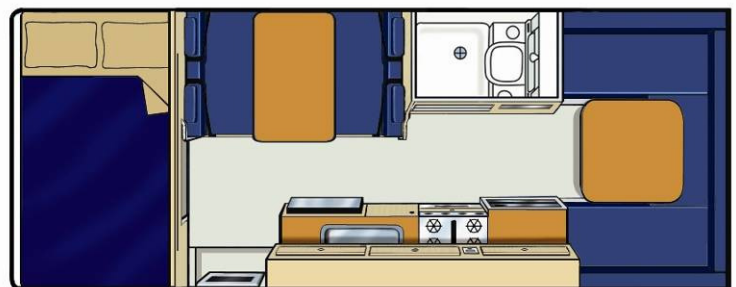

AU

Frontier

No Boundaries

Britz

The ultimate campervan - sleeps six with all the bits!

- Family vehicle loved by not only families but 3 couples travelling too
- Sleeps the most people in the Britz range
- Two living areas
- Great for families (kids love the top bed!)
- Automatic transmission
- Flat screen TV and DVD player

AU
Frontier

No Boundaries

Vehicle Specifications:

Booking Code	6BB
Sleeping Capacity	6 adults
Beds	3 doubles
Bed Dimensions	Double beds: 2.10m x 1.25m (above cabin) 1.92 x 1.30m (behind driver) 2.10m x 1.25m (rear)
Seatbelts - Drivers Cab/Main Cab	2 / 4
Baby/Booster Seat Fittings	2 x baby or 4 x booster seats can be fitted on the rear dinette seat (total 4 points)
Air-Conditioning - Driver's Cab/Main Cab	Yes / 240V
Heating - Driver's Cab/Main Cab	Yes / 240V
Fridge/Freezer	12V / 240V - 80 litres
Microwave	Yes - operates when connected to mains power
Gas Stove	Yes - 4 burner
Sink	Yes
Hot/Cold Pressurised Water	Yes
Cooking Utensils	Yes
Crockery & Cutlery	Yes
Shower	Yes
Toilet	Yes
Fresh Water Tank (filler hose supplied)	90 litres
Waste Water Tank	90 litres
Gas Bottles	1 x 9kg
Internal Walk-Through Access	Yes
Power Supply (volts)	12V battery / 240V mains
Transmission	Automatic
Engine Specifications	2.6L turbo diesel
Fuel Tank Capacity	75 litres
Fuel Consumption (approx. per 100kms)	Average 14 litres*
Recommended Tyre Pressure	65 psi front & rear
Radio/Cassette/CD	Radio / CD Player
Power Steering	Yes
Cruise Control	No
Airbags - Driver / Passenger	Yes / Yes
Anti-lock Braking System (ABS)	Yes
DIMENSIONS	
Length	6.60m
Width	2.20m
Height	3.40m
Interior Height	2.00m
EXTRA FEATURES	
Television	DVD Player
Awning	