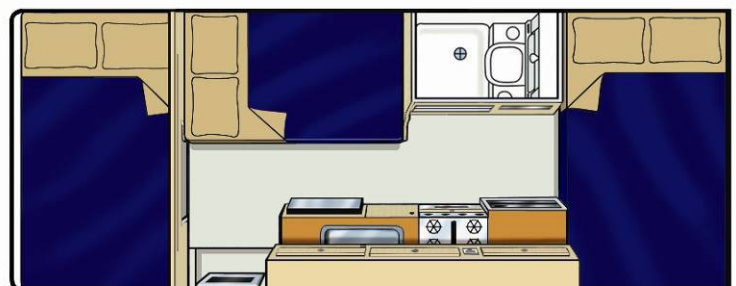

AU

Frontier

No Boundaries

Britz

The ultimate campervan - sleeps six with all the bits!

- Family vehicle loved by not only families but 3 couples travelling too
- Sleeps the most people in the Britz range
- Two living areas
- Great for families (kids love the top bed!)
- Automatic transmission
- Flat screen TV and DVD player

AU
Frontier

No Boundaries

Vehicle Specifications:

Booking Code	6BB
Sleeping Capacity	6 adults
Beds	3 doubles
Bed Dimensions	Double beds: 2.10m x 1.25m (above cabin) 1.92 x 1.30m (behind driver) 2.10m x 1.25m (rear)
Seatbelts - Drivers Cab/Main Cab	2 / 4
Baby/Booster Seat Fittings	2 x baby or 4 x booster seats can be fitted on the rear dinette seat (total 4 points)
Air-Conditioning - Driver's Cab/Main Cab	Yes / 240V
Heating - Driver's Cab/Main Cab	Yes / 240V
Fridge/Freezer	12V / 240V - 80 litres
Microwave	Yes - operates when connected to mains power
Gas Stove	Yes - 4 burner
Sink	Yes
Hot/Cold Pressurised Water	Yes
Cooking Utensils	Yes
Crockery & Cutlery	Yes
Shower	Yes
Toilet	Yes
Fresh Water Tank (filler hose supplied)	90 litres
Waste Water Tank	90 litres
Gas Bottles	1 x 9kg
Internal Walk-Through Access	Yes
Power Supply (volts)	12V battery / 240V mains
Transmission	Automatic
Engine Specifications	2.6L turbo diesel
Fuel Tank Capacity	75 litres
Fuel Consumption (approx. per 100kms)	Average 14 litres*
Recommended Tyre Pressure	65 psi front & rear
Radio/Cassette/CD	Radio / CD Player
Power Steering	Yes
Cruise Control	No
Airbags - Driver / Passenger	Yes / Yes
Anti-lock Braking System (ABS)	Yes
DIMENSIONS	
Length	6.60m
Width	2.20m
Height	3.40m
Interior Height	2.00m
EXTRA FEATURES	
Television	DVD Player
Awning	