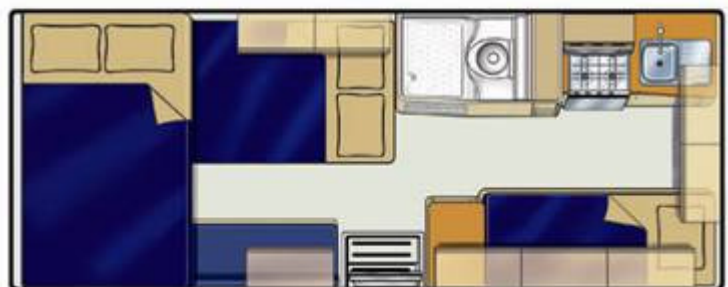

## Party of Five!

- Unique design sleeping 5 people
- Only Britz vehicle to feature a TV & DVD Player
- Only Britz vehicle to feature a fixed awning
- Only Britz vehicle to offer a front dinette so passengers are closer to the driver
- Single bed in rear offers more floor space
- External locker storage - great for picnic chairs!
- Full AUTOMATIC transmission

AU

Escape

No Boundaries

Britz

Vehicle Specifications:

Booking Code	5BB
Sleeping Capacity	5 adults
Beds	2 doubles, 1 single
Bed Dimensions	<b>Double beds:</b> 2.15 x 1.55m (above cabin) 1.95 x 1.42m (behind driver) <b>Single bed:</b> 1.92 x 0.72m (rear)
Seatbelts - Drivers Cab/Main Cab	2 / 3
Baby/Booster Seat Fittings	2 x baby or 3 x booster seats can be fitted on the dinette seat (total 3 points)
Air-Conditioning - Driver's Cab/Main Cab	Yes / 240V
Heating - Driver's Cab/Main Cab	Yes / 240V
Fridge/Freezer	12V / 240V - 80 litres
Microwave	Yes - operates when connected to mains power
Gas Stove	Yes - 4 burner
Sink	Yes
Hot/Cold Pressurised Water	Yes
Cooking Utensils	Yes
Crockery & Cutlery	Yes
Shower	Yes
Toilet	Yes
Fresh Water Tank (filler hose supplied)	75 litres
Waste Water Tank	75 litres
Gas Bottles	1 x 9kg
Internal Walk-Through Access	Yes
Power Supply (volts)	12V battery / 240V mains
Transmission	Automatic
Engine Specifications	2.2 litre turbo diesel
Fuel Tank Capacity	75 litres
Fuel Consumption (approx. per 100kms)	Average 14 litres*
Recommended Tyre Pressure	65 psi front & rear
Radio/Cassette/CD	Radio / CD Player
Power Steering	Yes
Cruise Control	No
Airbags - Driver / Passenger	Yes / No
Anti-lock Braking System (ABS)	Yes
<b>DIMENSIONS</b>	
Length	7.18m
Width	2.26m
Height	3.30m
Interior Height	2.06m
<b>EXTRA FEATURES</b>	
Television	DVD Player
Fitted sun awning	Reverse parking sensors
External storage locker	