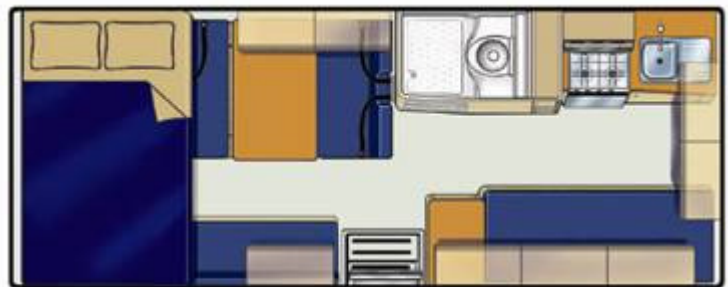

## Party of Five!

- Unique design sleeping 5 people
- Only Britz vehicle to feature a TV & DVD Player
- Only Britz vehicle to feature a fixed awning
- Only Britz vehicle to offer a front dinette so passengers are closer to the driver
- Single bed in rear offers more floor space
- External locker storage - great for picnic chairs!
- Full AUTOMATIC transmission

AU

Escape

No Boundaries

Britz

Vehicle Specifications:

Booking Code	5BB
Sleeping Capacity	5 adults
Beds	2 doubles, 1 single
Bed Dimensions	<b>Double beds:</b> 2.15 x 1.55m (above cabin) 1.95 x 1.42m (behind driver) <b>Single bed:</b> 1.92 x 0.72m (rear)
Seatbelts - Drivers Cab/Main Cab	2 / 3
Baby/Booster Seat Fittings	2 x baby or 3 x booster seats can be fitted on the dinette seat (total 3 points)
Air-Conditioning - Driver's Cab/Main Cab	Yes / 240V
Heating - Driver's Cab/Main Cab	Yes / 240V
Fridge/Freezer	12V / 240V - 80 litres
Microwave	Yes - operates when connected to mains power
Gas Stove	Yes - 4 burner
Sink	Yes
Hot/Cold Pressurised Water	Yes
Cooking Utensils	Yes
Crockery & Cutlery	Yes
Shower	Yes
Toilet	Yes
Fresh Water Tank (filler hose supplied)	75 litres
Waste Water Tank	75 litres
Gas Bottles	1 x 9kg
Internal Walk-Through Access	Yes
Power Supply (volts)	12V battery / 240V mains
Transmission	Automatic
Engine Specifications	2.2 litre turbo diesel
Fuel Tank Capacity	75 litres
Fuel Consumption (approx. per 100kms)	Average 14 litres*
Recommended Tyre Pressure	65 psi front & rear
Radio/Cassette/CD	Radio / CD Player
Power Steering	Yes
Cruise Control	No
Airbags - Driver / Passenger	Yes / No
Anti-lock Braking System (ABS)	Yes
<b>DIMENSIONS</b>	
Length	7.18m
Width	2.26m
Height	3.30m
Interior Height	2.06m
<b>EXTRA FEATURES</b>	
Television	DVD Player
Fitted sun awning	Reverse parking sensors
External storage locker	