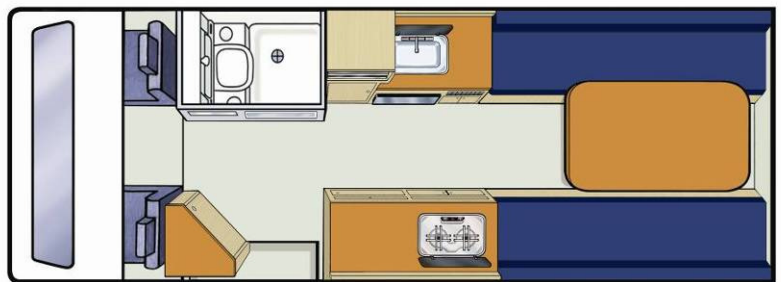

## Great for two who want a loo!

- Comfort for couples who want space and a shower
- Luxury for a couple - plenty of 'living' room
- Full bathroom facilities
- Large double bed
- Handy internal walk-through access
- Reverse cycle air-conditioning
- Extra storage

AU

Elite

No Boundaries

**Britz**

**Vehicle Specifications:**

Booking Code	2BTSB
Sleeping Capacity	2 adults
Beds	1 double
Bed Dimensions	<b>Double bed:</b> 1.87m x 1.78m (rear dinette)
Seatbelts - Drivers Cab/Main Cab	2 / 0
Baby/Booster Seat Fittings	Baby seats cannot be fitted. Booster seat positioned on front passenger seat
Air-Conditioning - Driver's Cab/Main Cab	Yes / 240V
Heating - Driver's Cab/Main Cab	Yes / 240V
Fridge/Freezer	12V / 240V - 80 litres
Microwave	Yes - operates when connected to mains power
Gas Stove	Yes - 3 burner
Sink	Yes
Hot/Cold Pressurised Water	Yes
Cooking Utensils	Yes
Crockery & Cutlery	Yes
Shower	Yes
Toilet	Yes
Fresh Water Tank (filler hose supplied)	140 litres
Waste Water Tank	80 litres
Gas Bottles	1 x 9kg
Internal Walk-Through Access	Yes
Power Supply (volts)	12V battery / 240V mains
Transmission	Automatic
Engine Specifications	2.2L turbo diesel
Fuel Tank Capacity	75 litres
Fuel Consumption (approx. per 100kms)	Average 10 litres*
Recommended Tyre Pressure	60 psi front & rear
Radio/Cassette/CD	Radio / Cassette or CD Player
Power Steering	Yes
Cruise Control	No
Airbags - Driver / Passenger	Yes / No
Anti-lock Braking System (ABS)	Yes
<b>DIMENSIONS</b>	
Length	7.00m
Width	2.00m
Height	2.75m
Interior Height	1.94m